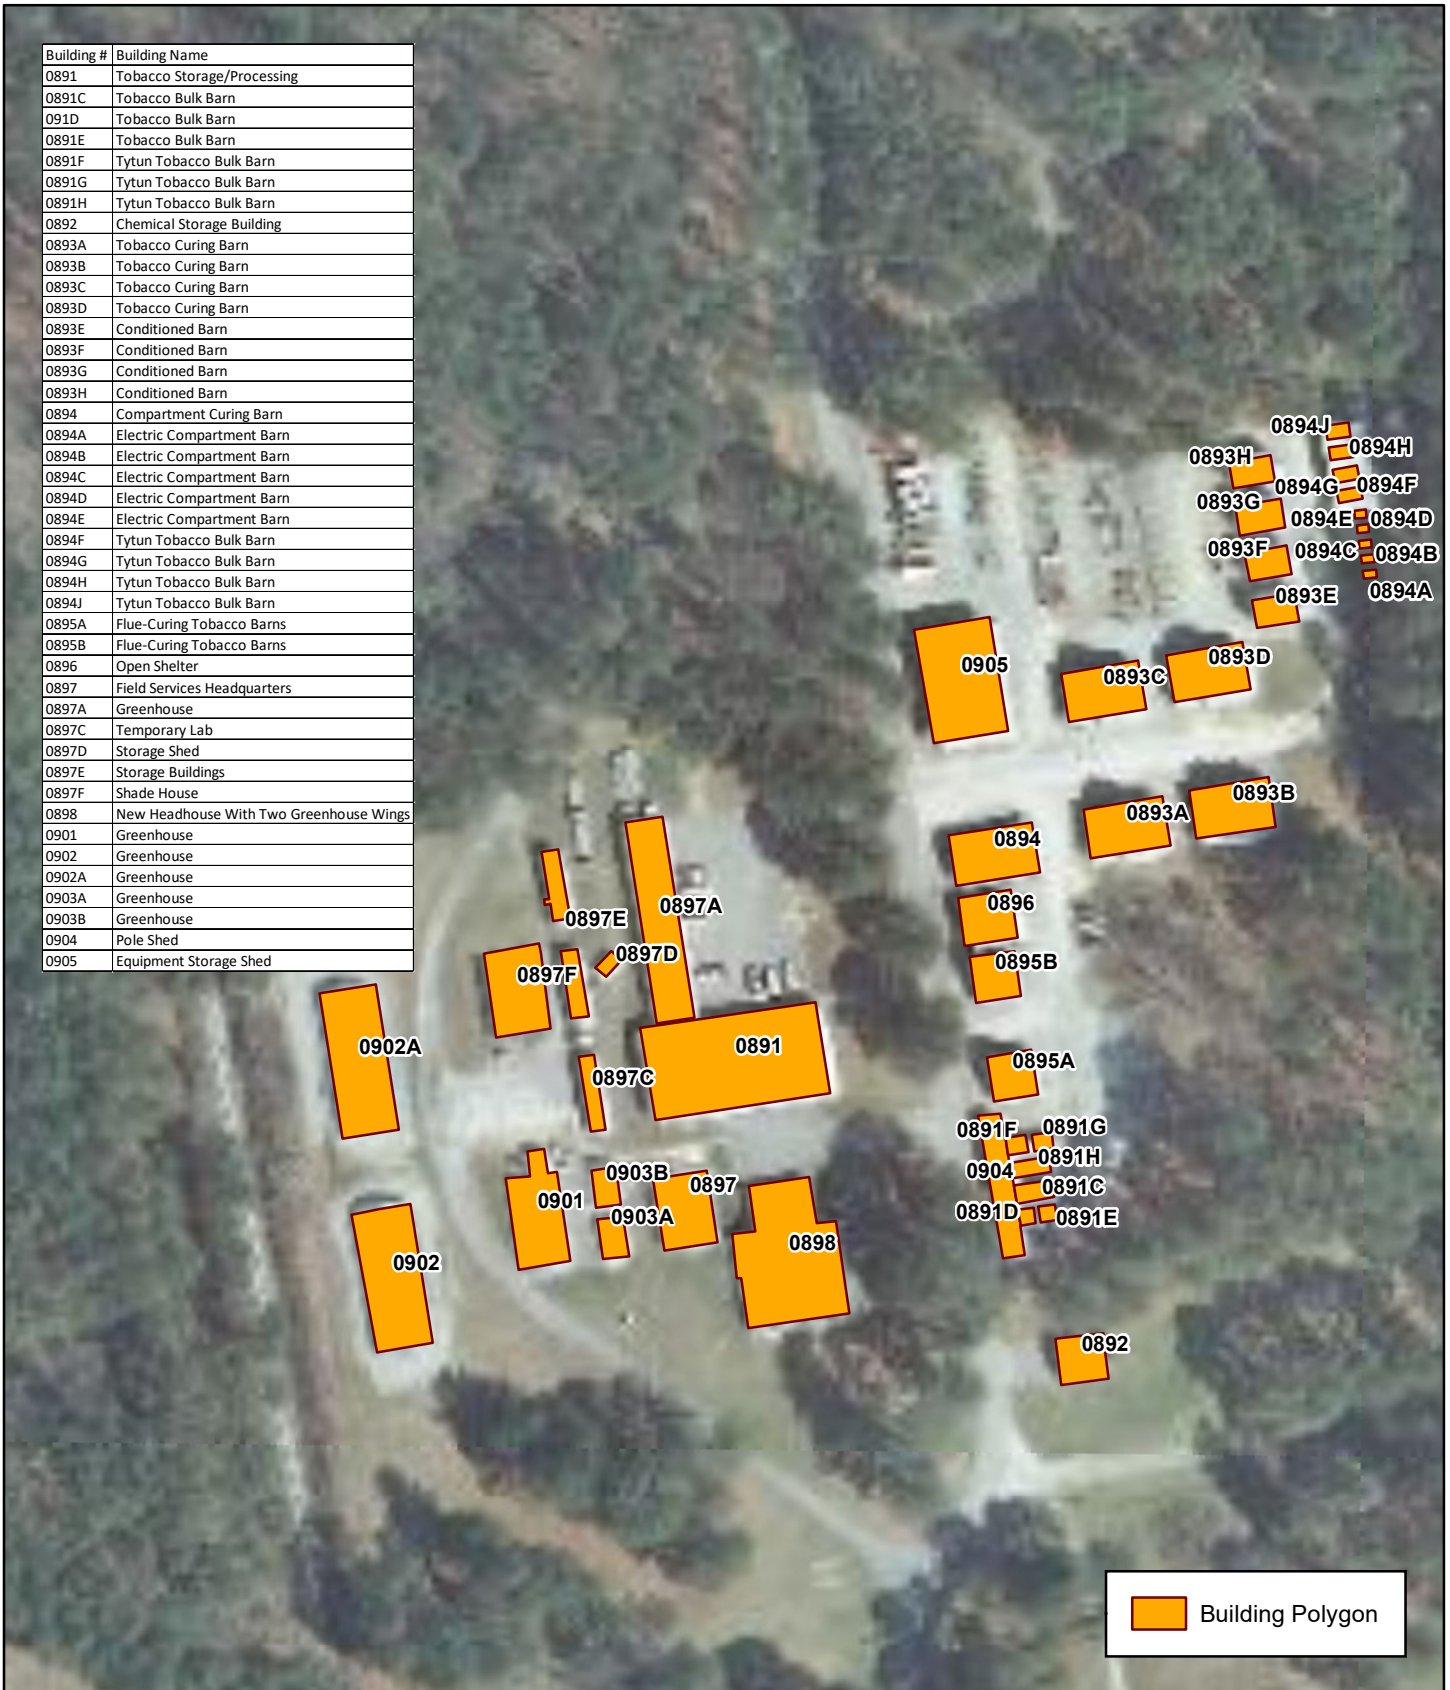

# Southern Piedmont AREC

## Map B

Building #	Building Name
0891	Tobacco Storage/Processing
0891C	Tobacco Bulk Barn
091D	Tobacco Bulk Barn
0891E	Tobacco Bulk Barn
0891F	Tytun Tobacco Bulk Barn
0891G	Tytun Tobacco Bulk Barn
0891H	Tytun Tobacco Bulk Barn
0892	Chemical Storage Building
0893A	Tobacco Curing Barn
0893B	Tobacco Curing Barn
0893C	Tobacco Curing Barn
0893D	Tobacco Curing Barn
0893E	Conditioned Barn
0893F	Conditioned Barn
0893G	Conditioned Barn
0893H	Conditioned Barn
0894	Compartment Curing Barn
0894A	Electric Compartment Barn
0894B	Electric Compartment Barn
0894C	Electric Compartment Barn
0894D	Electric Compartment Barn
0894E	Electric Compartment Barn
0894F	Tytun Tobacco Bulk Barn
0894G	Tytun Tobacco Bulk Barn
0894H	Tytun Tobacco Bulk Barn
0894J	Tytun Tobacco Bulk Barn
0895A	Flue-Curing Tobacco Barns
0895B	Flue-Curing Tobacco Barns
0896	Open Shelter
0897	Field Services Headquarters
0897A	Greenhouse
0897C	Temporary Lab
0897D	Storage Shed
0897E	Storage Buildings
0897F	Shade House
0898	New Headhouse With Two Greenhouse Wings
0901	Greenhouse
0902	Greenhouse
0902A	Greenhouse
0903A	Greenhouse
0903B	Greenhouse
0904	Pole Shed
0905	Equipment Storage Shed